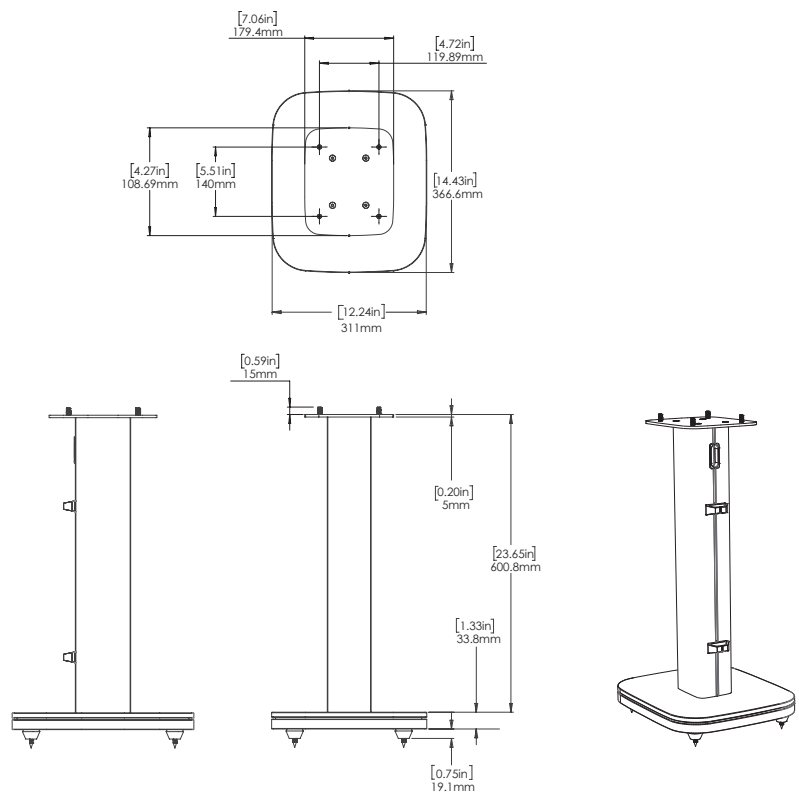

HDI-FS Loudspeaker Stand

Features

- Designed to perfectly match the HDI-1600
- Black gloss painted MDF base and includes carpet spikes
- Anodized black aluminum column, with same gently curved sides as HDI-1600
- Internal and external speaker cable routing options
- Packed and sold in pairs

Specifications

- ▶ Pedestal height: 25.73" (653.7mm)
- ▶ Pedestal width: 7.06" (179.4mm)
- ▶ Base width: 12.24" (311mm)
- ▶ Base depth: 14.43" (366.6mm)